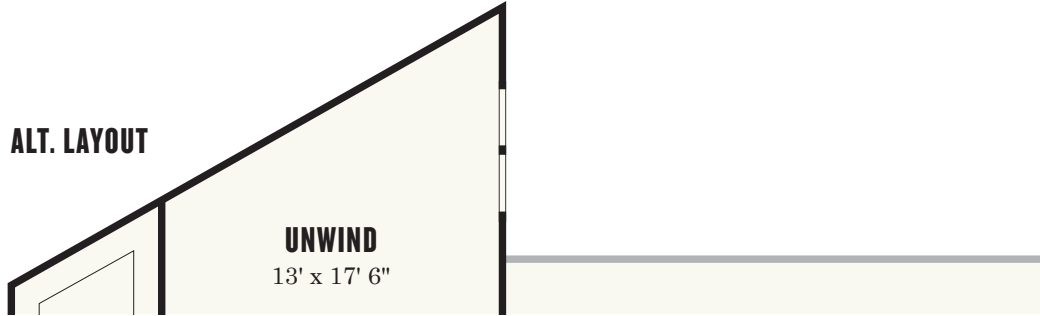

\$ Rent/Mo \$ Deposit 2BR | 2BA | 1,226-1,291 sq. ft.

ALT. LAYOUT

FINISHES

Option 1

Flooring

Countertop

Cabinet

Backsplash