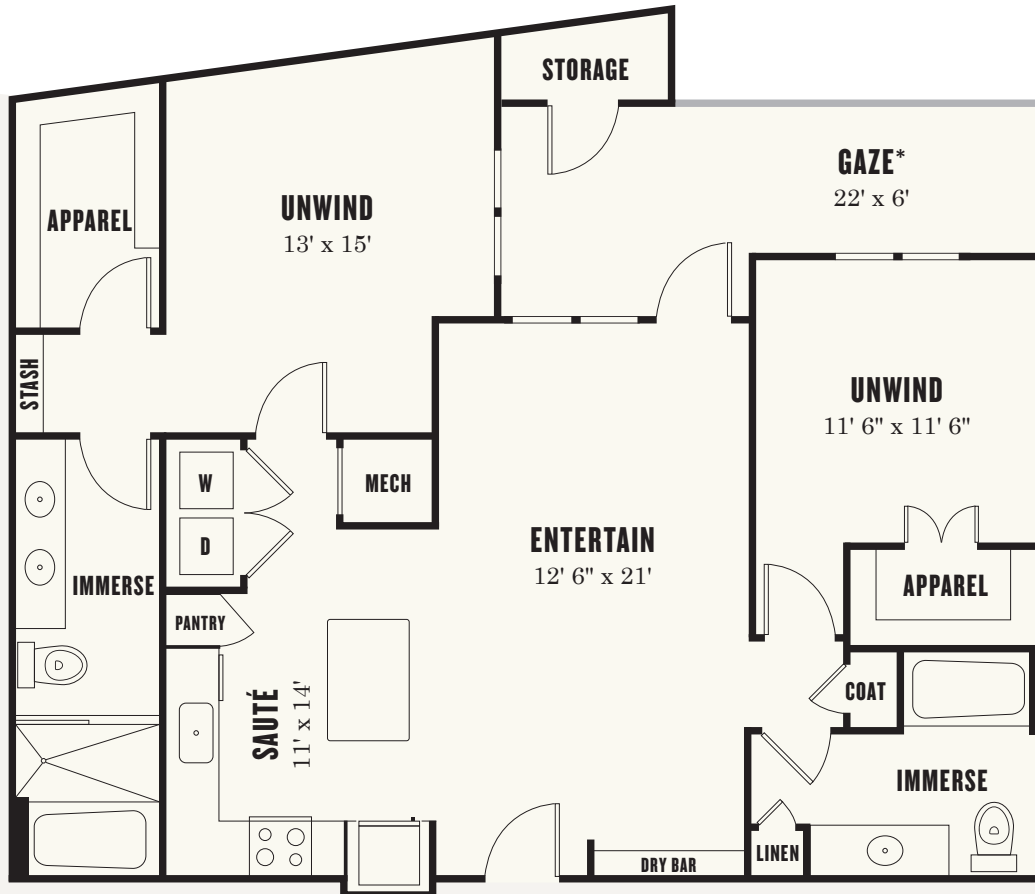

\$ Rent/Mo \$ Deposit 2BR | 2BA | 1,226-1,291 sq. ft.

ALT. LAYOUT

FINISHES

Option 1

Flooring

Countertop

Cabinet

Backsplash

FINISHES

Option 2

Flooring

Countertop

Cabinet

Backsplash