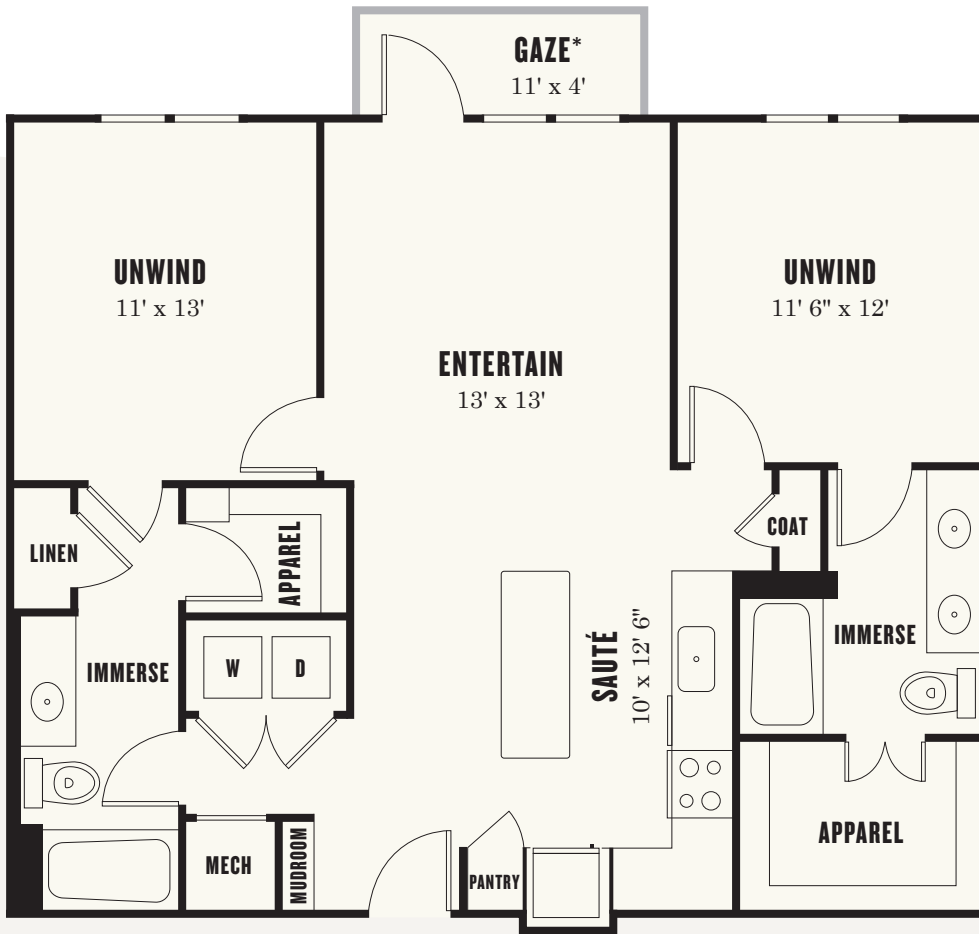

\$ Rent/Mo \$ Deposit 2BR | 2BA | 1,112-1,185 sq. ft.

ALT. LAYOUT

FINISHES

Option 1

Flooring

Countertop

Cabinet

Backsplash

FINISHES

Option 2

Flooring

Countertop

Cabinet

Backsplash

1424 Summit Ave. | Fort Worth, TX 76102 (882) 350-2727 ALEXANSUMMIT.COM

Floor plan is an artist's rendering and may not be to scale. Interior layout varies to accommodate accessible features. At your request, we are happy to discuss specific unit modifications or accommodations. All dimensions and square footage are approximate. Pricing and availability subject to change. See an office representative for details.

*Interior layout may vary by unit. Balcony size varies. Not all units have balconies.