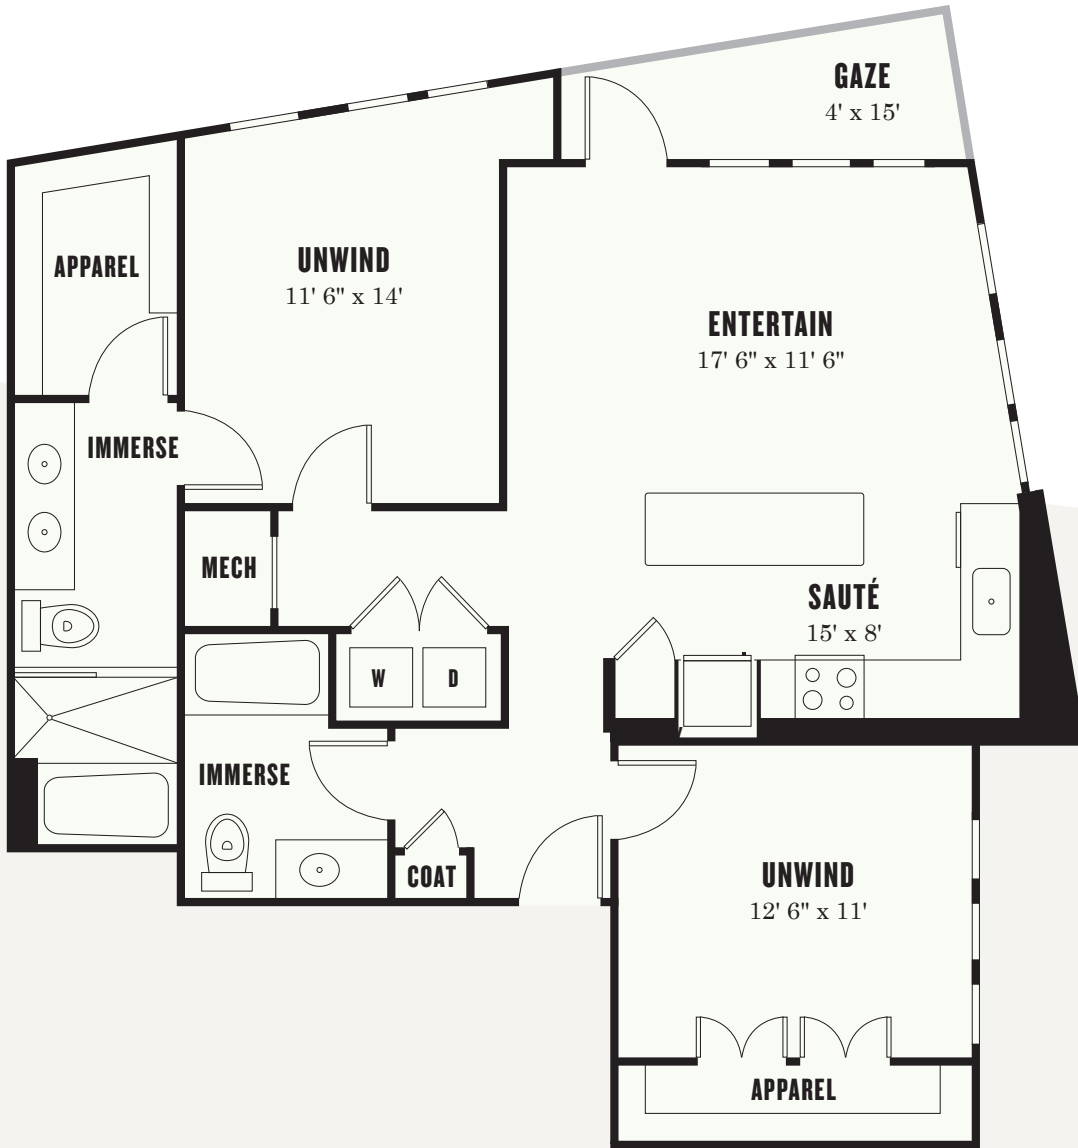

\$ Rent/Mo \$ Deposit 2BD | 2BA | 1,154 sq. ft.

FINISHES

Option 1

Flooring

Countertop

Cabinet

Backsplash

FINISHES

Option 2

Flooring

Countertop

Cabinet

Backsplash

📍 1424 Summit Ave. | Fort Worth, TX 76102 📞 (682) 350-2727 🌐 ALEXANSUMMIT.COM

Floor plan is an artist's rendering and may not be to scale. Interior layout varies to accommodate accessible features. At your request, we are happy to discuss specific unit modifications or accommodations. All dimensions and square footage are approximate. Pricing and availability subject to change. See an office representative for details.