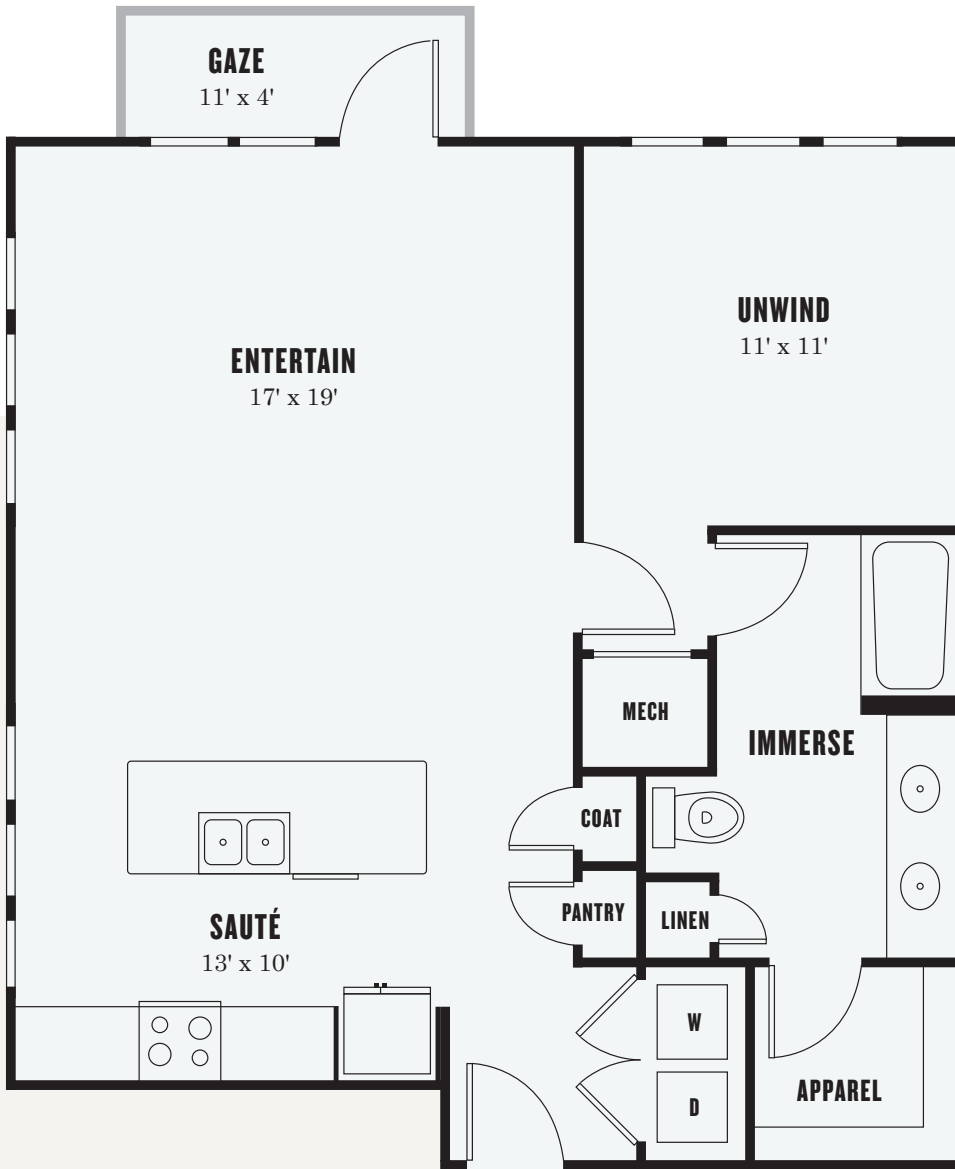

\$ Rent/Mo \$ Deposit 1BR | 1BA | 928 sq. ft.

FINISHES

Option 1

Flooring

Countertop

Cabinet

Backsplash

FINISHES

Option 2

Flooring

Countertop

Cabinet

Backsplash

📍 1424 Summit Ave. | Fort Worth, TX 76102 📞 (682) 350-2727 🌐 ALEXANSUMMIT.COM

Floor plan is an artist's rendering and may not be to scale. Interior layout varies to accommodate accessible features. At your request, we are happy to discuss specific unit modifications or accommodations. All dimensions and square footage are approximate. Pricing and availability subject to change. See an office representative for details.