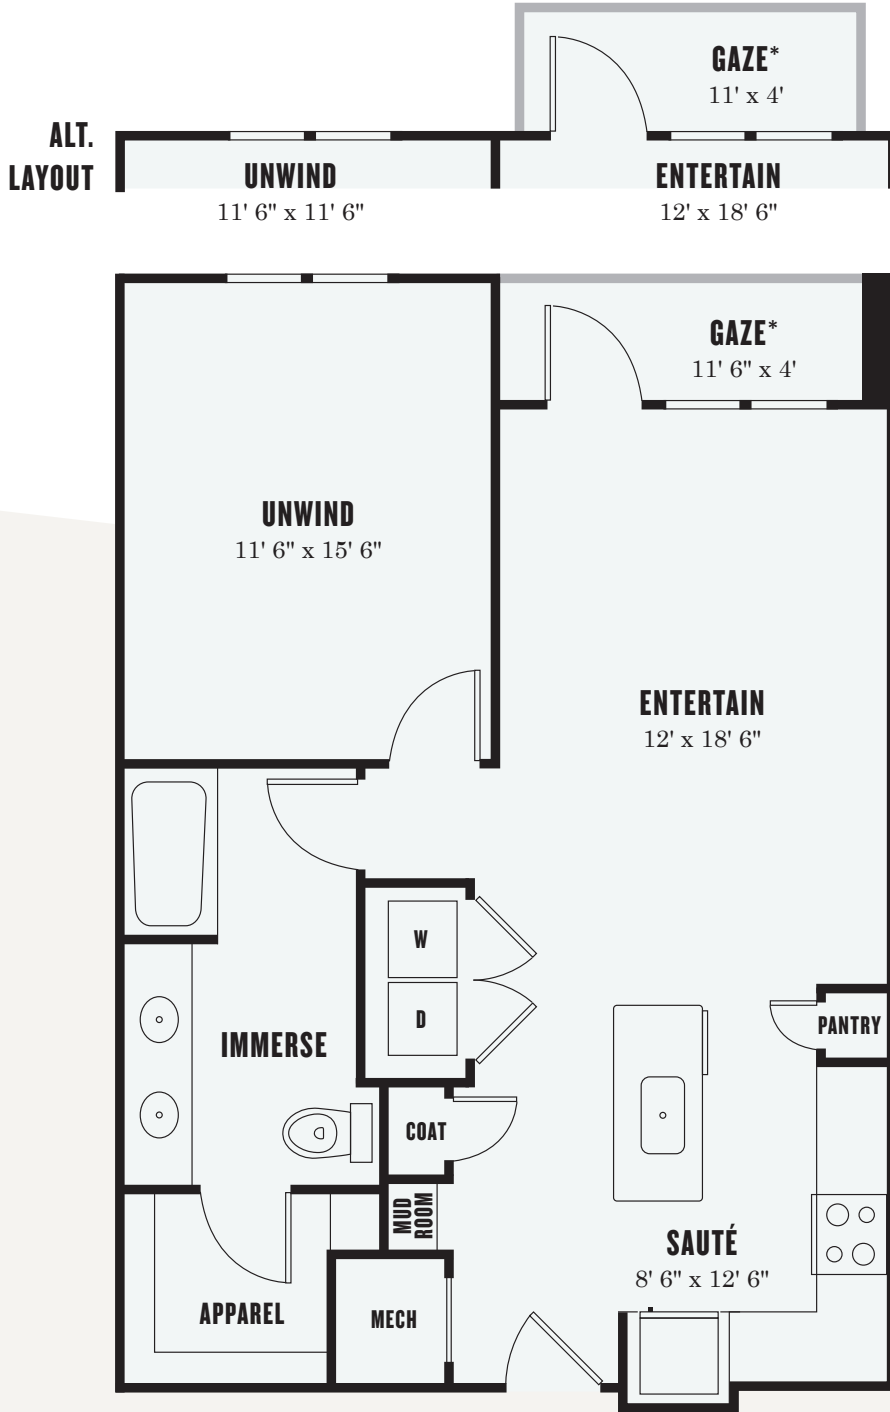

\$ Rent/Mo \$ Deposit 1BR | 1BA | 803-853 sq. ft.

FINISHES

Option 1

Flooring

Countertop

Cabinet

Backsplash

FINISHES

Option 2

Flooring

Countertop

Cabinet

Backsplash

📍 1424 Summit Ave. | Fort Worth, TX 76102 📞 (682) 350-2727 🌐 ALEXANSUMMIT.COM

Floor plan is an artist's rendering and may not be to scale. Interior layout varies to accommodate accessible features. At your request, we are happy to discuss specific unit modifications or accommodations. All dimensions and square footage are approximate. Pricing and availability subject to change. See an office representative for details.

*Interior layout may vary by unit. Balcony size varies. Not all units have balconies.

TCR
TRAMMELL CROW RESIDENTIAL

ALEXAN