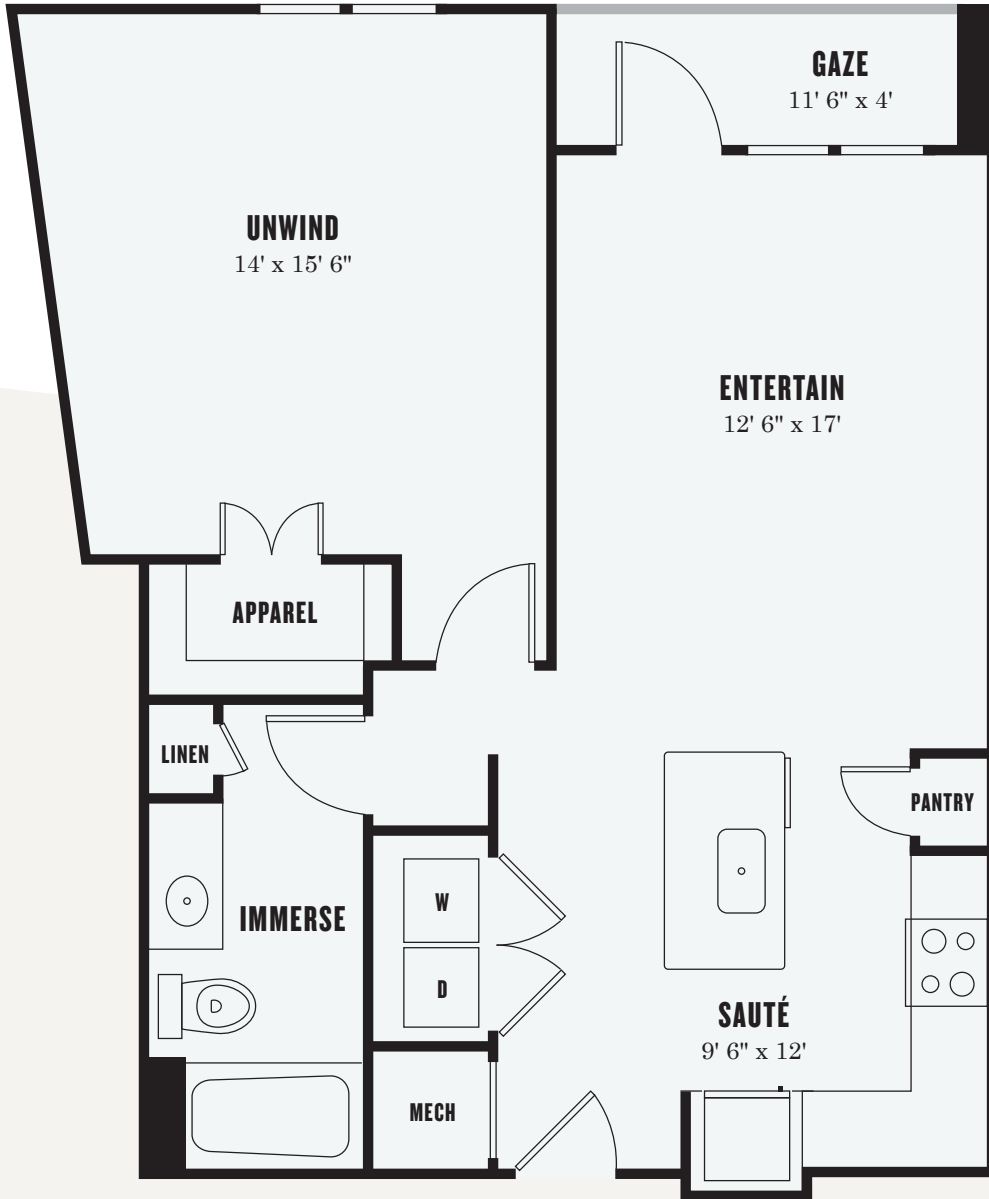

\$

Rent/Mo

\$

Deposit

1BR | 1BA | 848 sq. ft.

### FINISHES

Option 1

Flooring

Countertop

Cabinet

Backsplash

### FINISHES

Option 2

Flooring

Countertop

Cabinet

Backsplash

📍 1424 Summit Ave. | Fort Worth, TX 76102 📞 (682) 350-2727 🌐 ALEXANSUMMIT.COM

Floor plan is an artist's rendering and may not be to scale. Interior layout varies to accommodate accessible features. At your request, we are happy to discuss specific unit modifications or accommodations. All dimensions and square footage are approximate. Pricing and availability subject to change. See an office representative for details.