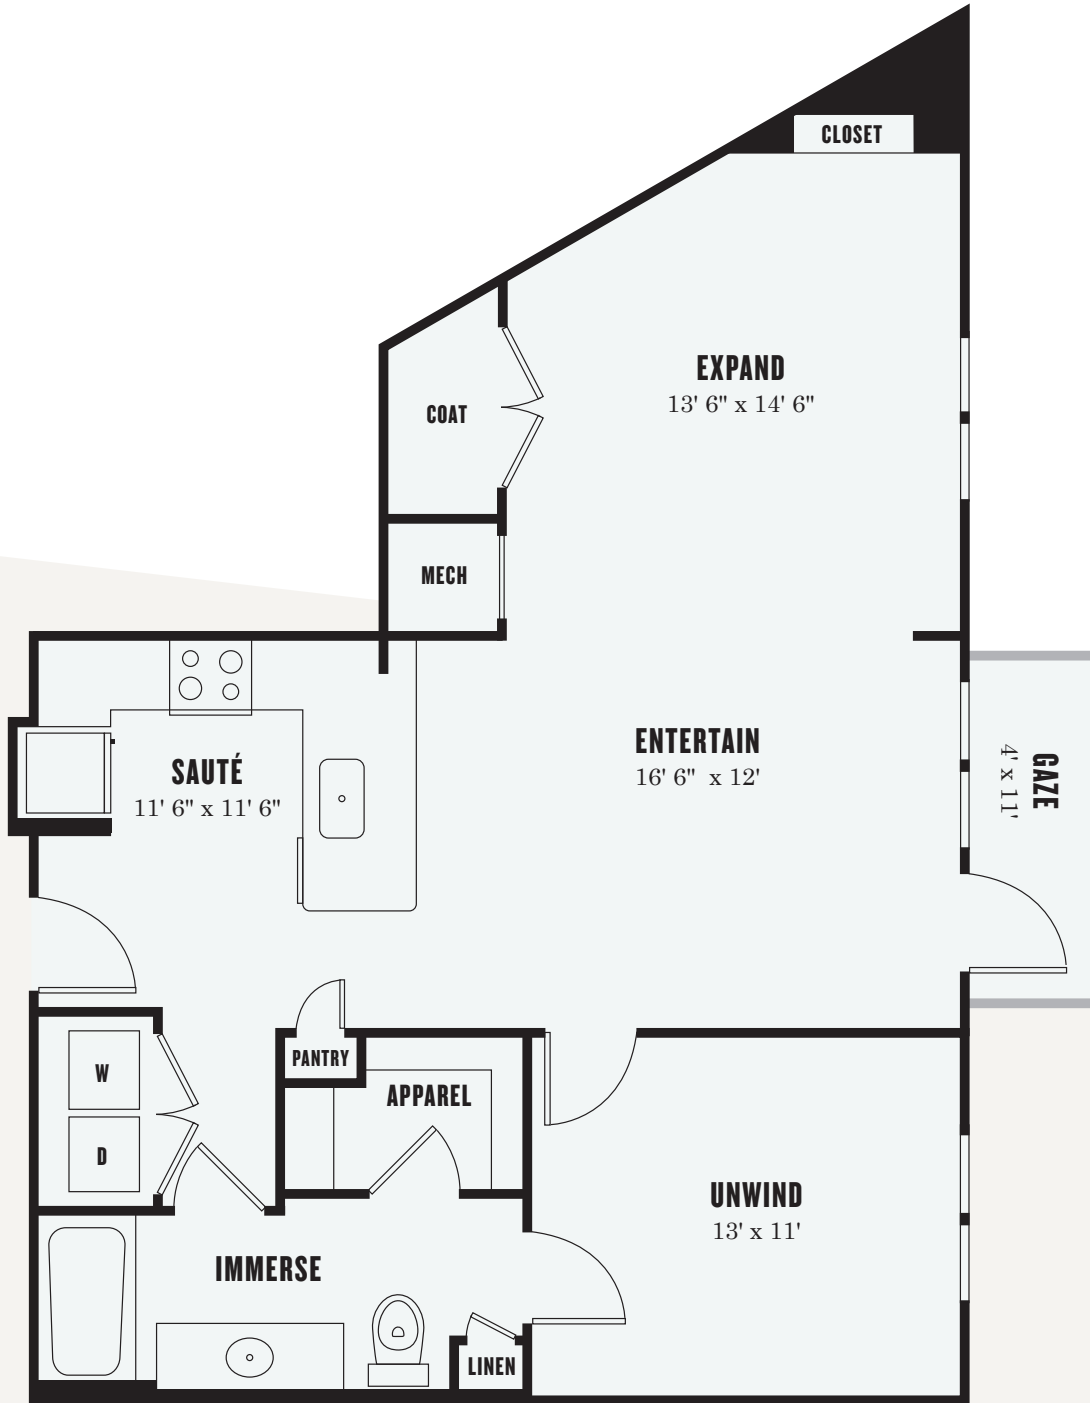

\$

Rent/Mo

\$

Deposit

1BR | 1BA | 958 sq. ft.

**FINISHES**

Option 1

Flooring

Countertop

Cabinet

Backsplash

**FINISHES**

Option 2

Flooring

Countertop

Cabinet

Backsplash

📍 1424 Summit Ave. | Fort Worth, TX 76102 📞 (682) 350-2727 🌐 ALEXANSUMMIT.COM

Floor plan is an artist's rendering and may not be to scale. Interior layout varies to accommodate accessible features. At your request, we are happy to discuss specific unit modifications or accommodations. All dimensions and square footage are approximate. Pricing and availability subject to change. See an office representative for details.