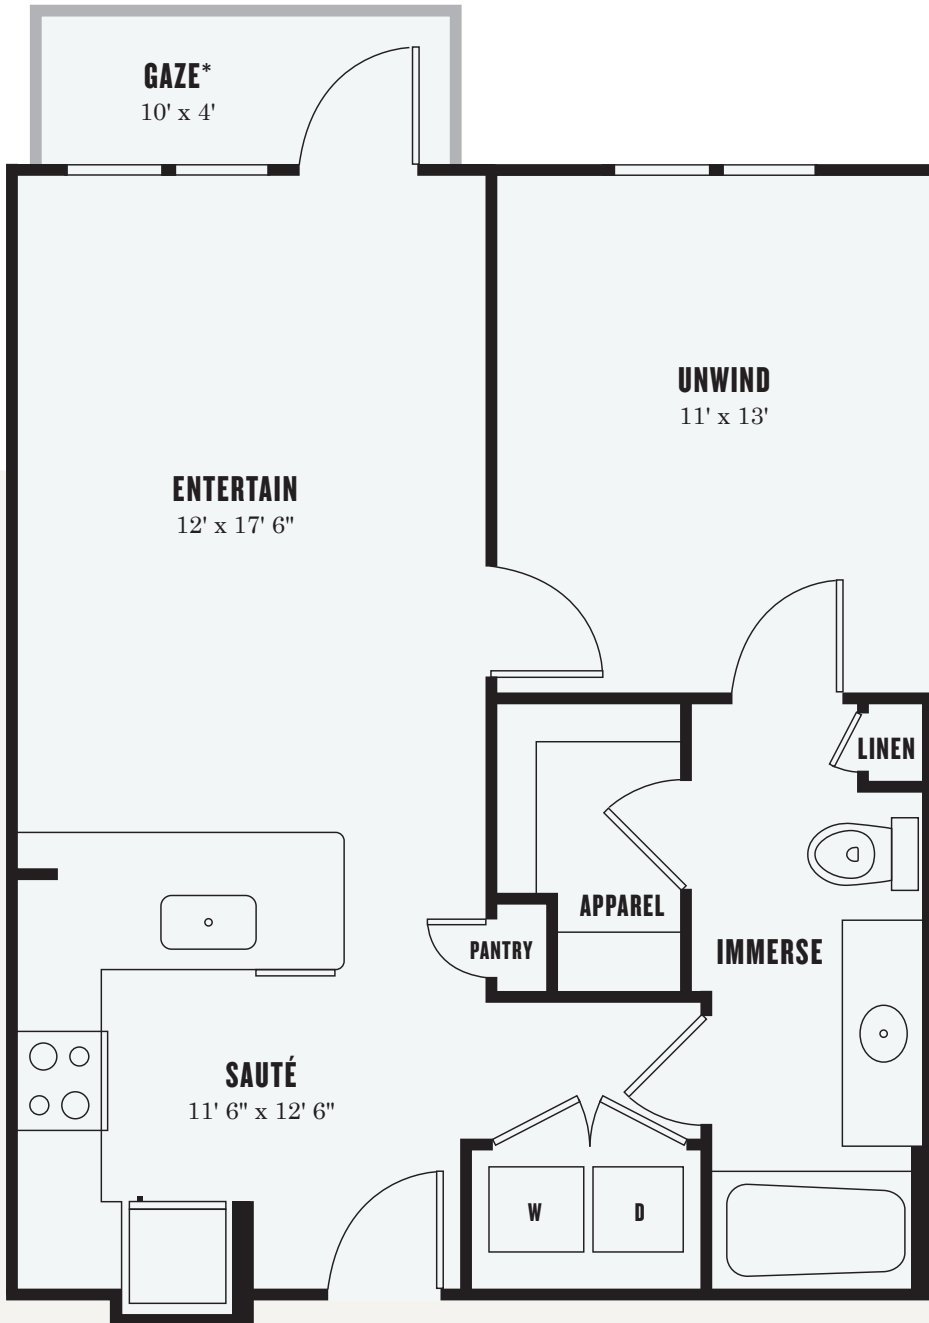

\$ Rent/Mo \$ Deposit 1BR | 1BA | 689-716 sq. ft.

FINISHES Option 1

Flooring

Countertop

Cabinet

Backsplash

FINISHES Option 2

Flooring

Countertop

Cabinet

Backsplash

📍 1424 Summit Ave. | Fort Worth, TX 76102 📞 (682) 350-2727 🌐 ALEXANSUMMIT.COM

Floor plan is an artist's rendering and may not be to scale. Interior layout varies to accommodate accessible features. At your request, we are happy to discuss specific unit modifications or accommodations. All dimensions and square footage are approximate. Pricing and availability subject to change. See an office representative for details.

*Interior layout may vary by unit.
Balcony size varies. Not all units have balconies.