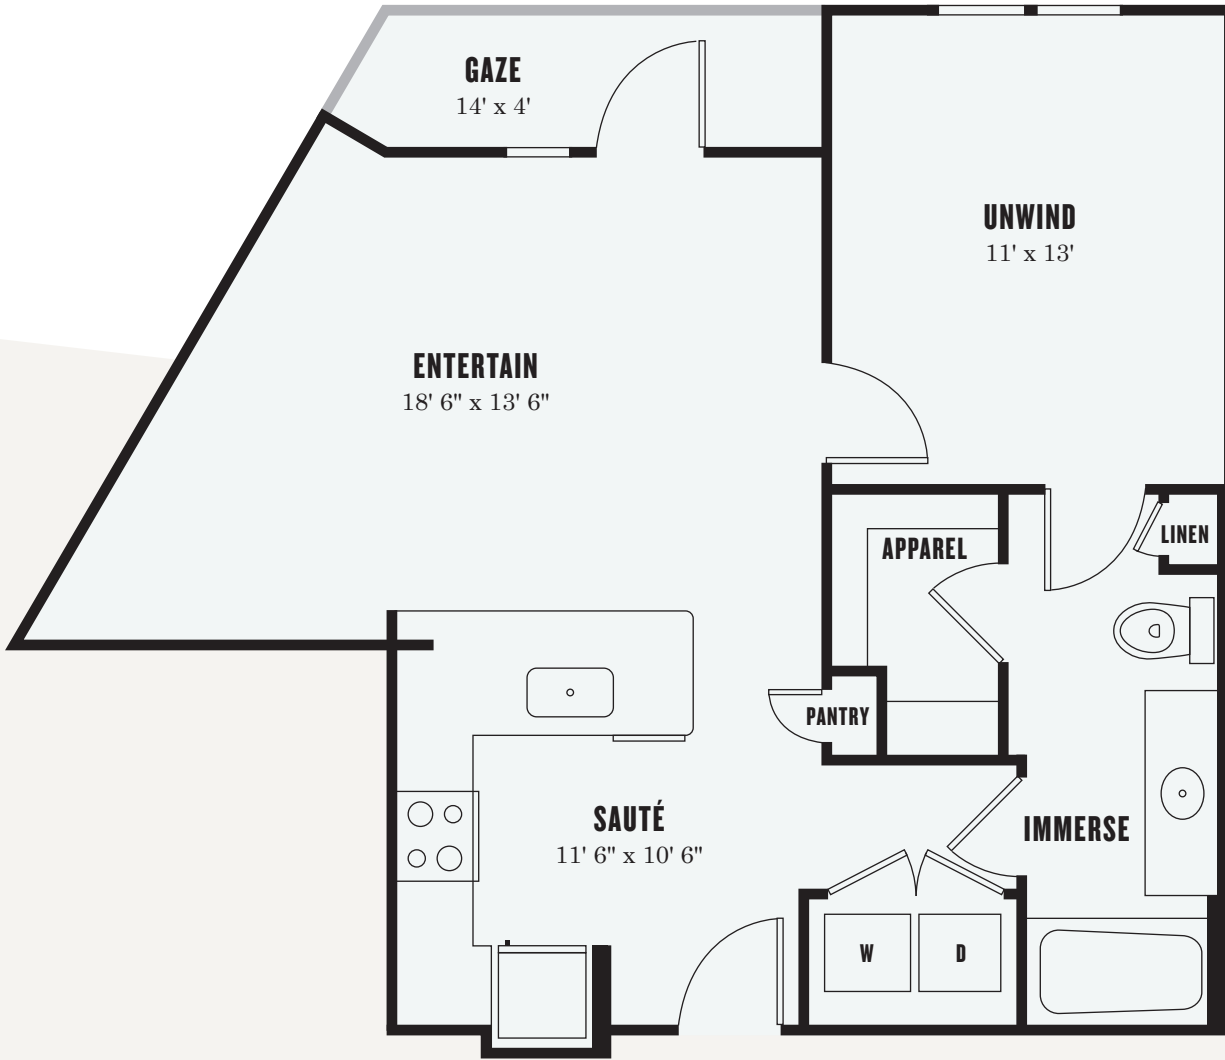

\$

Rent/Mo

\$

Deposit

1BR | 1BA | 744 sq. ft.

FINISHES

Option 1

Flooring

Countertop

Cabinet

Backsplash

FINISHES

Option 2

Flooring

Countertop

Cabinet

Backsplash

📍 1424 Summit Ave. | Fort Worth, TX 76102 📞 (682) 350-2727 🌐 ALEXANSUMMIT.COM

Floor plan is an artist's rendering and may not be to scale. Interior layout varies to accommodate accessible features. At your request, we are happy to discuss specific unit modifications or accommodations. All dimensions and square footage are approximate. Pricing and availability subject to change. See an office representative for details.